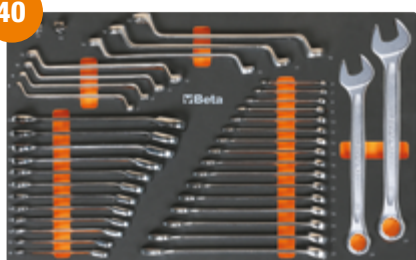

ASSORTIMENT 3

INDUSTRIE & ONDERHOUD

024004008

2400 RSC24A/8-VIL

~~€6.000,-~~
€2.199,-

BESPAAR TOT
€3.800,-

HET MEEST COMPLETE

Beta ASSORTIMENT 00IT 411-DELIG 14"38"12"

+ INCLUSIEF GEREEDSCHAPSWAGEN

40

M25

116